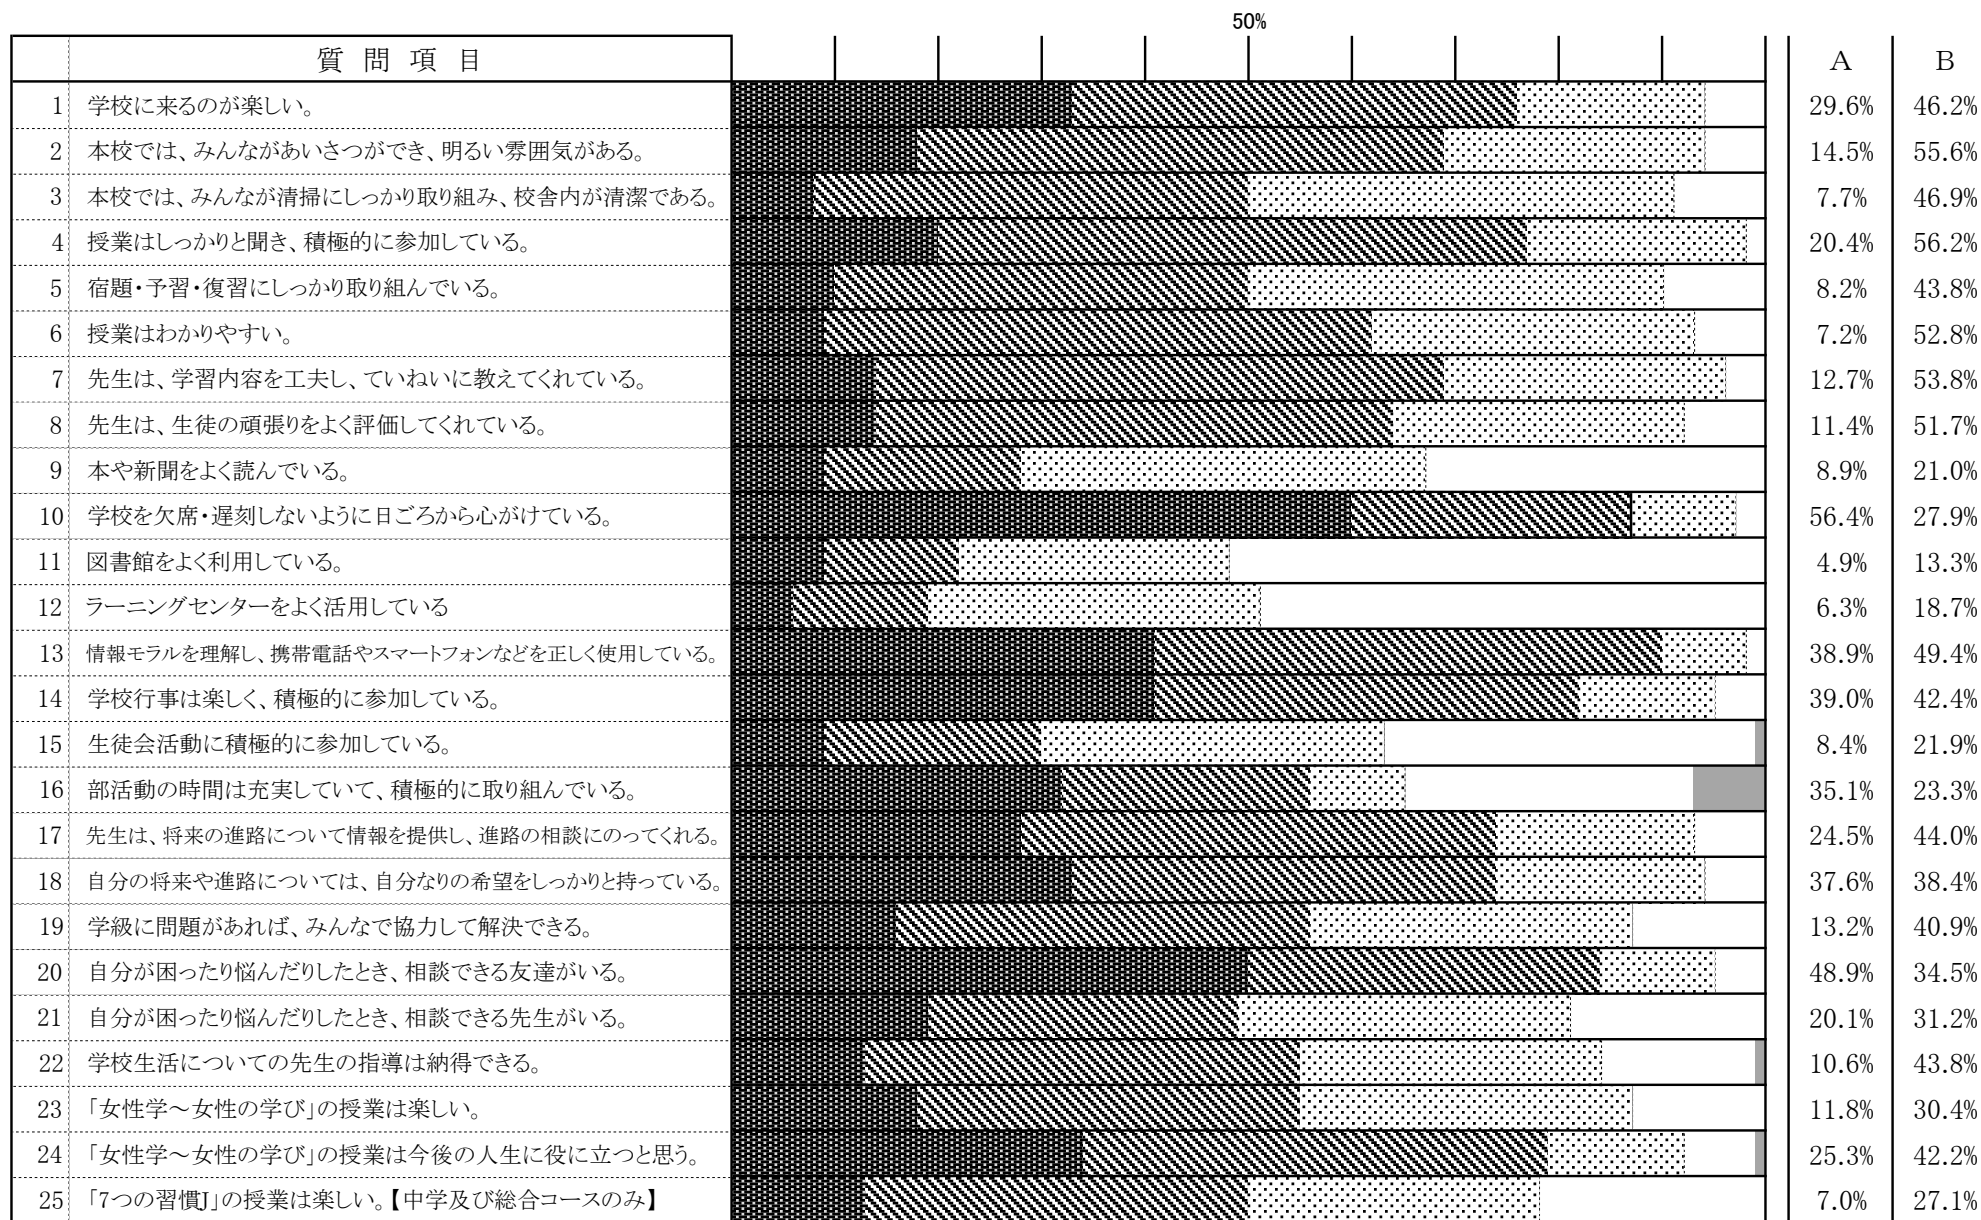

2016年度 学校教育診断 生徒アンケート 集計結果 全体集計

実施2016年12月 回答数/在籍数 795/804 回答率98.9%

A よく当てはまる
 B やや当てはまる
 C あまり当てはまらない
 D まったく当てはまらない
 無記入・不明

○ 昨日の夜は、しっかり睡眠をとりましたか？（ はい ・ いいえ ）

○ 今日は、朝ごはんを食べてきましたか？（ はい ・ いいえ ）

はい
はい

2017年2月17日

2015年度 2014年度 2015年度 2014年度 2015年度 2014年度

A+B	C	D	C+D	空	A+B	A+B	C+D	C+D	無・不	無・不
75.7%	17.7%	6.5%	24.3%	0.0%	75.6%	79.7%	24.4%	20.0%	0.0%	0.3%
70.1%	25.7%	4.3%	29.9%	0.0%	68.9%	76.5%	31.1%	23.3%	0.0%	0.1%
54.6%	37.0%	8.3%	45.3%	0.1%	49.4%	53.0%	50.6%	46.5%	0.0%	0.4%
76.6%	20.6%	2.6%	23.3%	0.1%	76.8%	78.5%	23.1%	21.5%	0.1%	0.0%
51.9%	36.7%	11.1%	47.8%	0.3%	49.7%	48.8%	50.3%	51.1%	0.0%	0.1%
60.0%	33.2%	6.8%	40.0%	0.0%	62.4%	61.0%	37.5%	38.4%	0.1%	0.6%
66.5%	29.4%	4.0%	33.5%	0.0%	69.1%	66.7%	30.9%	33.1%	0.0%	0.1%
63.1%	30.3%	6.5%	36.9%	0.0%	65.1%	62.6%	34.9%	37.4%	0.0%	0.0%
29.9%	37.7%	32.3%	70.1%	0.0%	28.2%	33.1%	71.6%	66.6%	0.3%	0.3%
84.3%	12.2%	3.5%	15.7%	0.0%	86.6%	85.8%	13.4%	14.1%	0.0%	0.1%
18.2%	26.9%	54.8%	81.8%	0.0%	22.2%	28.0%	77.8%	72.0%	0.0%	0.0%
25.0%	33.1%	41.6%	74.7%	0.3%	19.3%	23.3%	80.4%	76.1%	0.4%	0.6%
88.3%	9.4%	2.0%	11.4%	0.3%	89.4%	88.4%	10.2%	11.3%	0.4%	0.3%
81.4%	14.6%	3.9%	18.5%	0.1%	82.0%	85.1%	17.7%	14.8%	0.3%	0.1%
30.3%	35.6%	32.7%	68.3%	1.4%	29.7%	34.3%	69.1%	64.5%	1.1%	1.2%
58.4%	12.2%	29.5%	41.6%	0.0%	56.4%	59.8%	36.4%	33.4%	7.3%	6.8%
68.6%	23.9%	6.8%	30.7%	0.8%	74.0%	67.8%	25.6%	31.8%	0.4%	0.4%
76.0%	18.0%	5.8%	23.8%	0.3%	74.1%	72.1%	25.8%	27.8%	0.1%	0.1%
54.1%	33.1%	12.5%	45.5%	0.4%	55.7%	61.6%	44.0%	38.1%	0.3%	0.3%
83.4%	11.7%	4.8%	16.5%	0.1%	84.1%	85.6%	15.8%	14.2%	0.1%	0.1%
51.3%	29.2%	19.5%	48.7%	0.0%	49.2%	50.1%	50.8%	49.9%	0.0%	0.0%
54.3%	29.7%	15.3%	45.0%	0.6%	55.4%	57.5%	44.3%	42.3%	0.4%	0.3%
42.2%	34.4%	23.0%	57.4%	0.4%	55.2%	46.7%	44.8%	47.4%	0.0%	5.9%
67.5%	20.2%	11.4%	31.6%	1.0%	78.6%	64.5%	20.5%	29.3%	0.9%	6.2%
34.1%	35.0%	30.4%	65.4%	0.5%	49.6%	50.2%	50.0%	48.7%	0.4%	1.1%