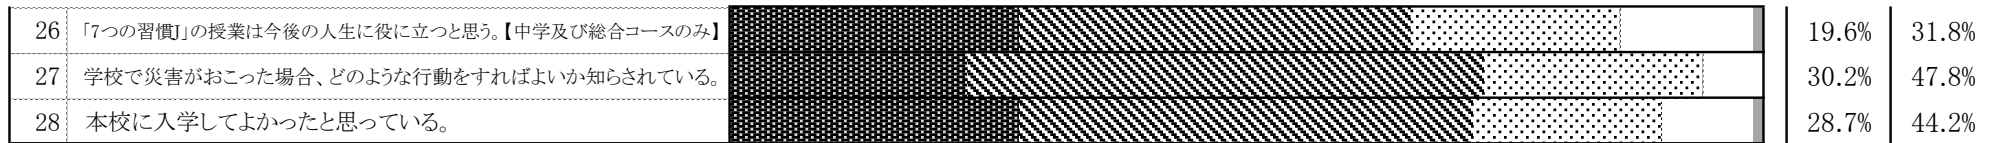

2016年度 学校教育診断 生徒アンケート 集計結果 全体集計

実施2016年12月 回答数/在籍数 795/804 回答率98.9%

A よく当てはまる
 B やや当てはまる
 C あまり当てはまらない
 D まったく当てはまらない
 無記入・不明

○ 昨日の夜は、しっかり睡眠をとりましたか？（ はい ・ いいえ ）

○ 今日は、朝ごはんを食べてきましたか？（ はい ・ いいえ ）

はい
はい

2017年2月17日

2015年度 2014年度 2015年度 2014年度 2015年度 2014年度

A+B	C	D	C+D	空	A+B	A+B	C+D	C+D	無・不	無・不
75.7%	17.7%	6.5%	24.3%	0.0%	75.6%	79.7%	24.4%	20.0%	0.0%	0.3%
70.1%	25.7%	4.3%	29.9%	0.0%	68.9%	76.5%	31.1%	23.3%	0.0%	0.1%
54.6%	37.0%	8.3%	45.3%	0.1%	49.4%	53.0%	50.6%	46.5%	0.0%	0.4%
76.6%	20.6%	2.6%	23.3%	0.1%	76.8%	78.5%	23.1%	21.5%	0.1%	0.0%
51.9%	36.7%	11.1%	47.8%	0.3%	49.7%	48.8%	50.3%	51.1%	0.0%	0.1%
60.0%	33.2%	6.8%	40.0%	0.0%	62.4%	61.0%	37.5%	38.4%	0.1%	0.6%
66.5%	29.4%	4.0%	33.5%	0.0%	69.1%	66.7%	30.9%	33.1%	0.0%	0.1%
63.1%	30.3%	6.5%	36.9%	0.0%	65.1%	62.6%	34.9%	37.4%	0.0%	0.0%
29.9%	37.7%	32.3%	70.1%	0.0%	28.2%	33.1%	71.6%	66.6%	0.3%	0.3%
84.3%	12.2%	3.5%	15.7%	0.0%	86.6%	85.8%	13.4%	14.1%	0.0%	0.1%
18.2%	26.9%	54.8%	81.8%	0.0%	22.2%	28.0%	77.8%	72.0%	0.0%	0.0%
25.0%	33.1%	41.6%	74.7%	0.3%	19.3%	23.3%	80.4%	76.1%	0.4%	0.6%
88.3%	9.4%	2.0%	11.4%	0.3%	89.4%	88.4%	10.2%	11.3%	0.4%	0.3%
81.4%	14.6%	3.9%	18.5%	0.1%	82.0%	85.1%	17.7%	14.8%	0.3%	0.1%
30.3%	35.6%	32.7%	68.3%	1.4%	29.7%	34.3%	69.1%	64.5%	1.1%	1.2%
58.4%	12.2%	29.5%	41.6%	0.0%	56.4%	59.8%	36.4%	33.4%	7.3%	6.8%
68.6%	23.9%	6.8%	30.7%	0.8%	74.0%	67.8%	25.6%	31.8%	0.4%	0.4%
76.0%	18.0%	5.8%	23.8%	0.3%	74.1%	72.1%	25.8%	27.8%	0.1%	0.1%
54.1%	33.1%	12.5%	45.5%	0.4%	55.7%	61.6%	44.0%	38.1%	0.3%	0.3%
83.4%	11.7%	4.8%	16.5%	0.1%	84.1%	85.6%	15.8%	14.2%	0.1%	0.1%
51.3%	29.2%	19.5%	48.7%	0.0%	49.2%	50.1%	50.8%	49.9%	0.0%	0.0%
54.3%	29.7%	15.3%	45.0%	0.6%	55.4%	57.5%	44.3%	42.3%	0.4%	0.3%
42.2%	34.4%	23.0%	57.4%	0.4%	55.2%	46.7%	44.8%	47.4%	0.0%	5.9%
67.5%	20.2%	11.4%	31.6%	1.0%	78.6%	64.5%	20.5%	29.3%	0.9%	6.2%
34.1%	35.0%	30.4%	65.4%	0.5%	49.6%	50.2%	50.0%	48.7%	0.4%	1.1%